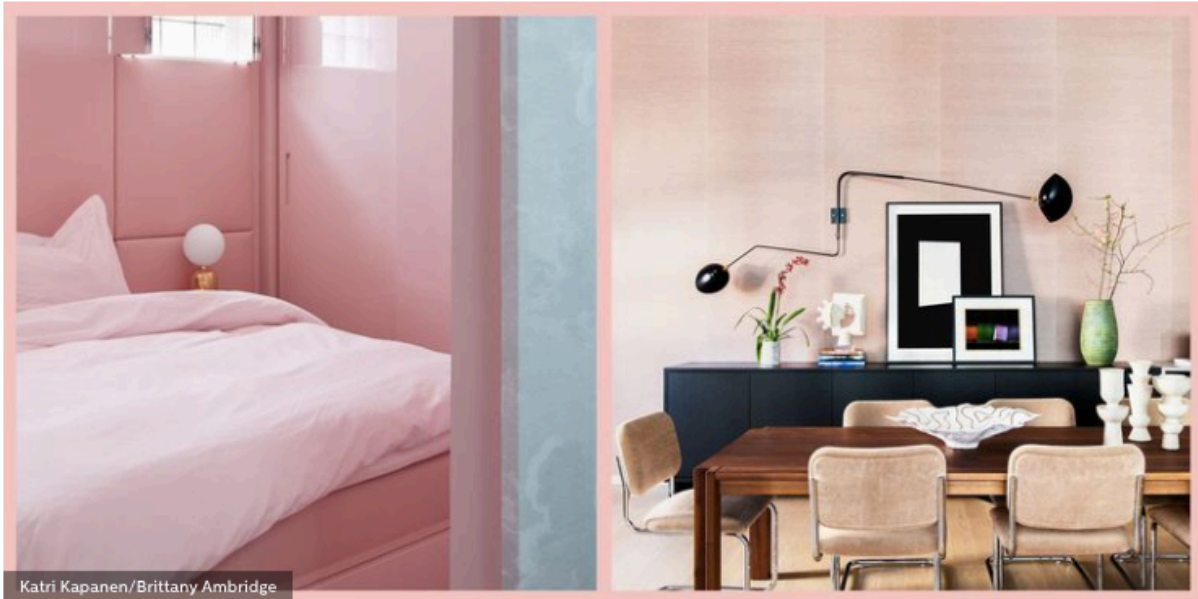

THE 25+ PINK PAINT COLORS TOP DESIGNERS LOVE THE MOST

Shades that go way beyond millennial pink.

Katri Kapanen/Brittany Ambridge